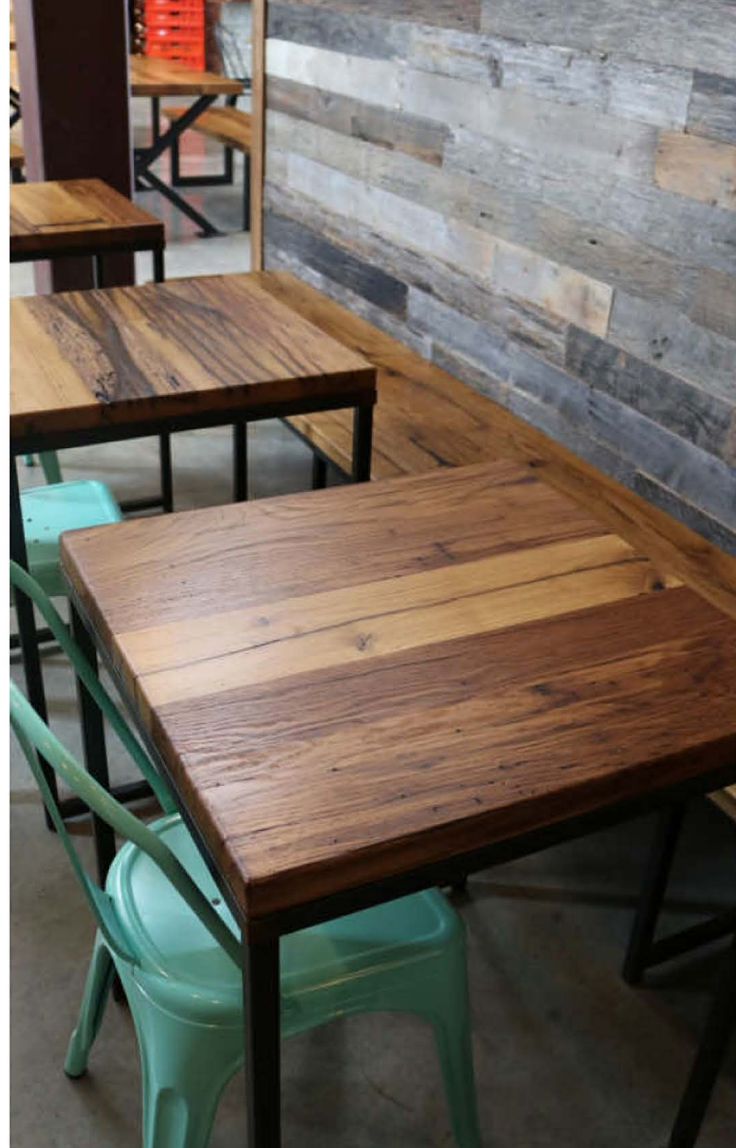

Profile: Square Edge

Note: 6", 7" & 8" Widths Available by Special Order. Ask your sales rep for details.

HISTORIC PLANK

COLOR VARIATION: TANS, BROWNS, & REDDISH BROWNS

CHARACTER MARKINGS: KNOT HOLES, NAIL HOLES, SAW MARKS, BUG TRACTS AND SIGNS OF WEATHERING

Profile: Square Edge

Note: 6", 7" & 8" Widths Available by Special Order. Ask your sales rep for details.

HISTORIC PLANK

COLOR VARIATION: SILVER GRAYS, DARK GRAYS, AND HINTS OF BLACK

CHARACTER MARKINGS: KNOT HOLES, NAIL HOLES, SAW MARKS, BUG TRACTS AND SIGNS OF WEATHERING