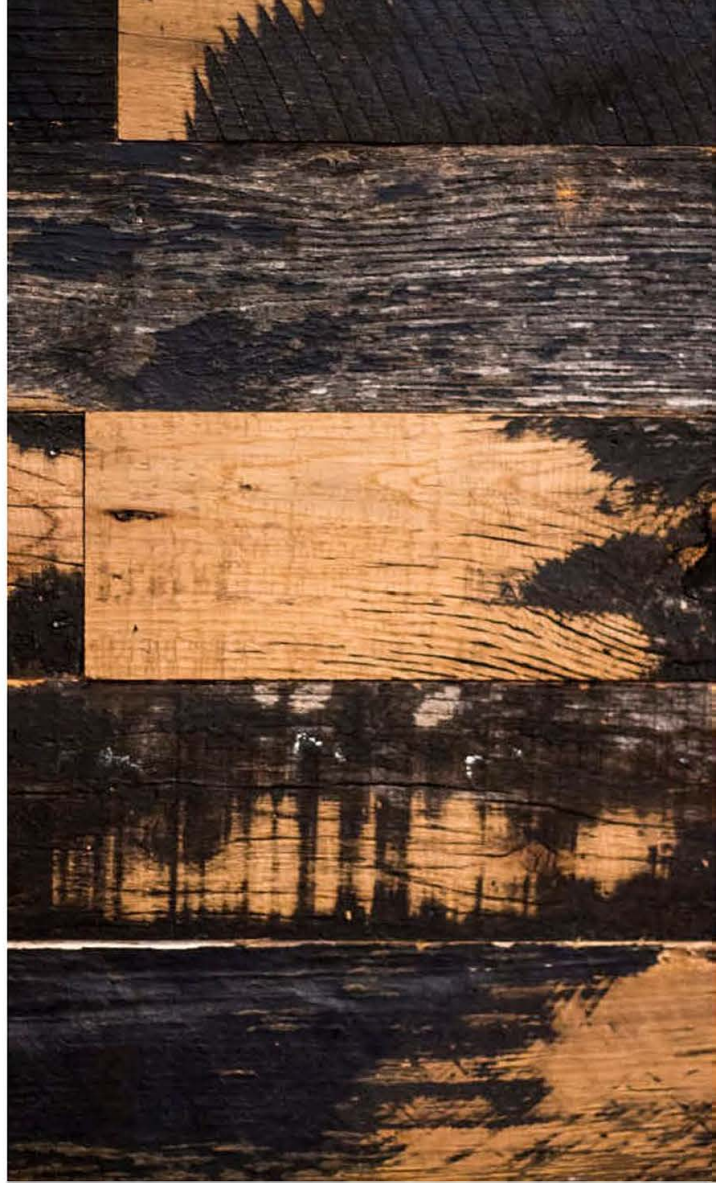

Widths: 4-3/4"

Lengths: 1' - 5', Random Length

Quantity: 20 Sqft Increments (sold in full bundles only)

Profile: Square Edge

COLOR VARIATION: TANS, BROWNS, REDDISH BROWNS, & ORIGINAL BLACK PAINT

CHARACTER MARKINGS: KNOT HOLES, NAIL HOLES, SAW MARKS, BUG TRACTS, SIGNS OF WEATHERING, & BLACK PAINT