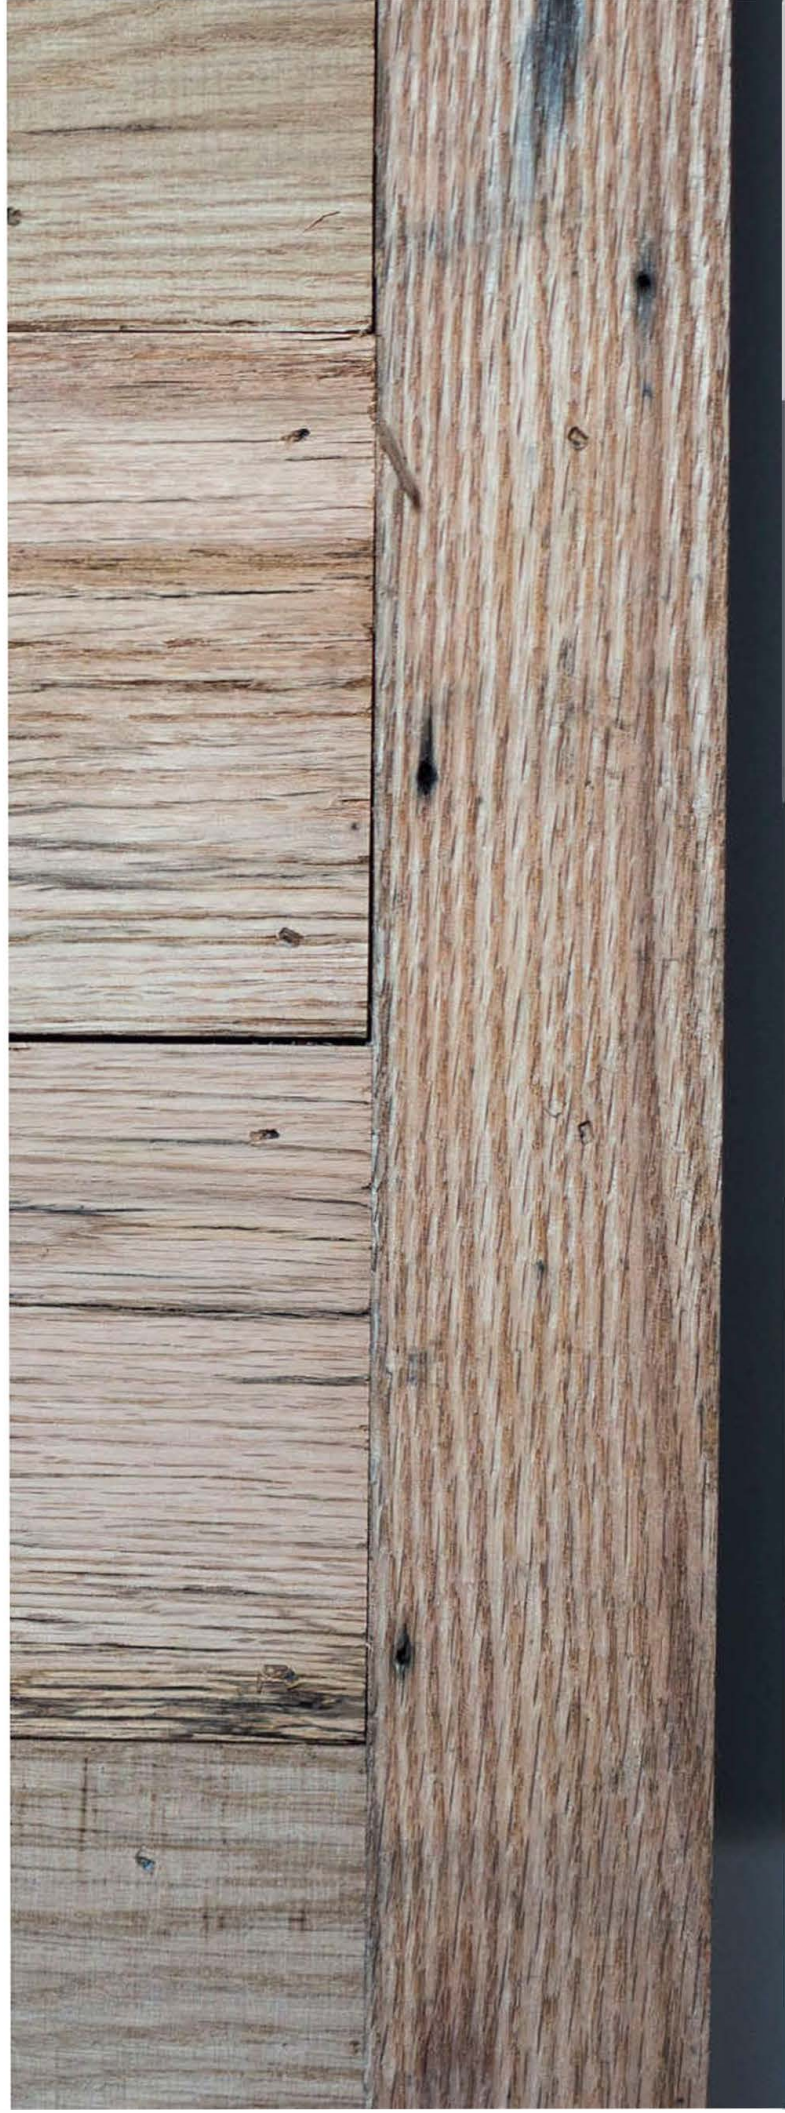

Profile: Square Edge

Note: 6", 7" & 8" Widths Available by Special Order. Ask your sales rep for details.

HISTORIC PLANK

COLOR VARIATION: WHITE, TANS, BROWNS, & REDDISH BROWNS

CHARACTER MARKINGS: WHITE LATEX PAINT, KNOT HOLES, NAIL HOLES, SAW MARKS, BUG TRACTS AND SIGNS OF WEATHERING

Profile: Square Edge

Note: 6", 7" & 8" Widths Available by Special Order. Ask your sales rep for details.

HISTORIC PLANK

COLOR VARIATION: TANS, BROWNS, & REDDISH BROWNS

CHARACTER MARKINGS: KNOT HOLES, NAIL HOLES, SAW MARKS, BUG TRACTS AND SIGNS OF WEATHERING

Profile: Square Edge

Note: 6", 7" & 8" Widths Available by Special Order. Ask your sales rep for details.

HISTORIC PLANK

COLOR VARIATION: SILVER GRAYS, DARK GRAYS, AND HINTS OF BLACK

CHARACTER MARKINGS: KNOT HOLES, NAIL HOLES, SAW MARKS, BUG TRACTS AND SIGNS OF WEATHERING

Thickness: 3/8"

Widths: 4-3/4"

Lengths: 1' - 5', Random Length

Quantity: 20 Sqft Increments (sold in full bundles only)

Profile: Square Edge

COLOR VARIATION: TANS, BROWNS, & REDDISH BROWNS

CHARACTER MARKINGS: KNOT HOLES, NAIL HOLES, & SIGNS OF WEATHERING